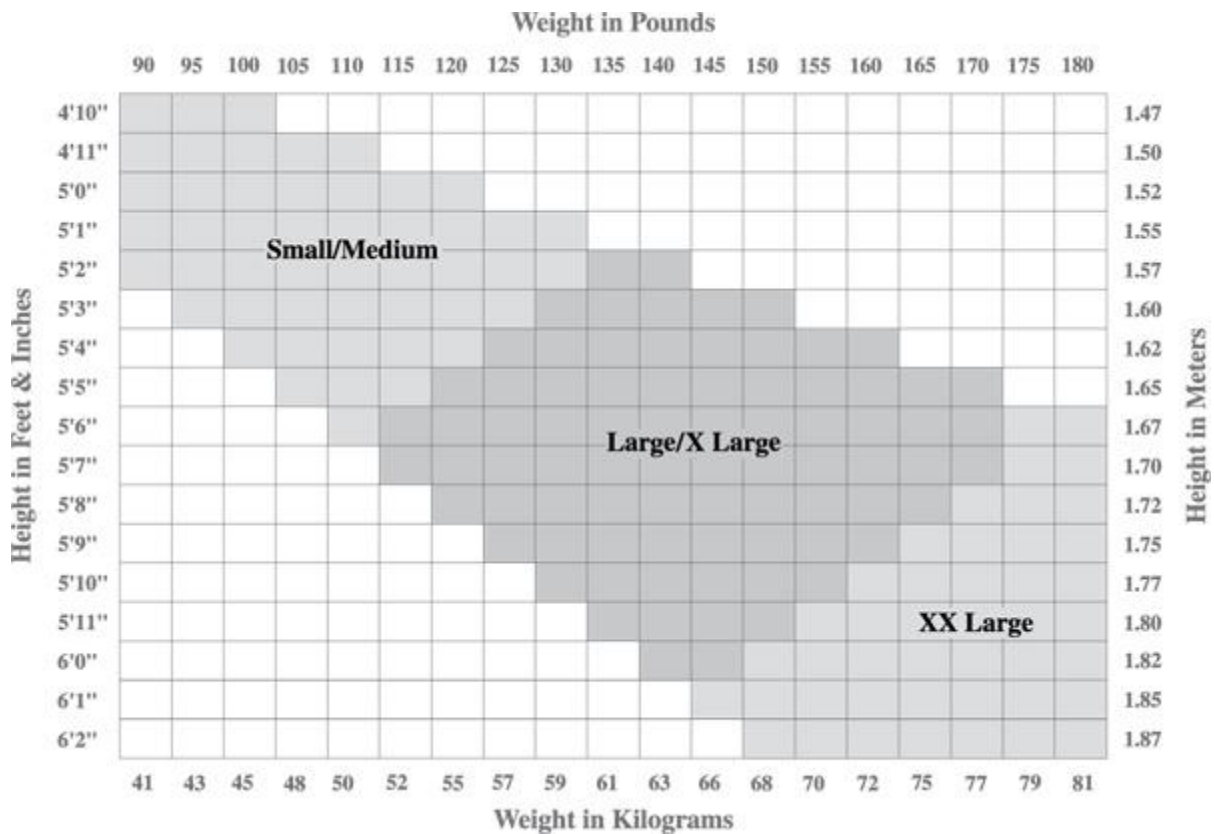

1. Bust - widest point of chest
2. Waist - narrowest point of waist
3. Hip - widest point of hip
4. Girth - from the high point of shoulder, through legs

Girl Bodywear

TWEEN BODYWEAR GUIDE

TWEEN	EXTRA SMALL (XS)	SMALL (S)	MEDIUM (M)	LARGE (L)	EXTRA LARGE (XL)
	INCHES	INCHES	INCHES	INCHES	INCHES
CHEST	22-23	24-25	26-28	29-31	33-35
WAIST	21-22	21-23	23-25	26-26	30-32
HIPS	23-25	25-27	27-29	30-32	34-36
GIRTH	39-42	43-46	47-50	50-53	53-56
SIZE	4-5	6-6X	7-8	10-12	14-16

1. Bust - widest point of chest
2. Waist - narrowest point of waist
3. Hip - widest point of hip
4. Girth - from the high point of shoulder, through legs

Boy Bodywear

BOY'S BODYWEAR GUIDE

BOYS	YOUTH SMALL (YS)	YOUTH MEDIUM (YM)	YOUTH LARGE (YL)
	INCHES	INCHES	INCHES
CHEST	26-28	28-30	30-32
WAIST	23-24	25-26	26-28
INSEAM	26	28	30

1. Chest - widest point of chest
2. Waist - narrowest point of waist
3. Inseam - measure to the ankle along inside of leg

Men Bodywear

MEN'S BODYWEAR GUIDE

MEN'S	SMALL (S)	MEDIUM (M)	LARGE (L)	EXTRA LARGE (L)	2XL
	INCHES	INCHES	INCHES	INCHES	INCHES
CHEST	34-36	36-38	38-40	40-42	42-44
WAIST	28-30	30-32	32-34	34-36	36-38
INSEAM	28	30	32	34	36

1. **Chest** - widest point of chest
2. **Waist** - narrowest point of waist
3. **Inseam** - measure to the ankle along inside of leg

Women Tights - Ultra Soft, Microfiber, Mesh, Studio Basics & Fishnet