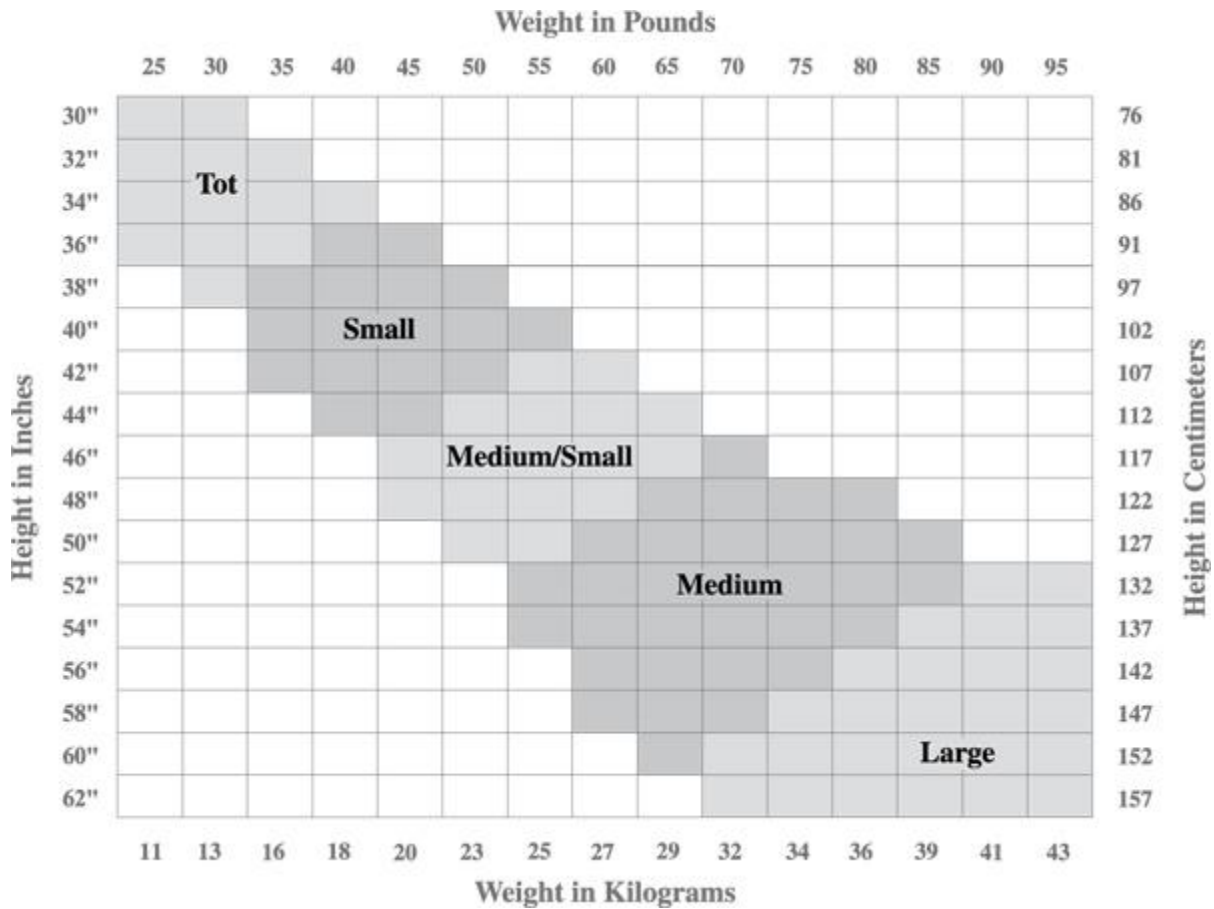

1. Bust - widest point of chest
2. Waist - narrowest point of waist
3. Hip - widest point of hip
4. Girth - from the high point of shoulder, through legs

Girl Bodywear

TWEEN BODYWEAR GUIDE

TWEEN	EXTRA SMALL (XS)	SMALL (S)	MEDIUM (M)	LARGE (L)	EXTRA LARGE (XL)
	INCHES	INCHES	INCHES	INCHES	INCHES
CHEST	22-23	24-25	26-28	29-31	33-35
WAIST	21-22	21-23	23-25	26-26	30-32
HIPS	23-25	25-27	27-29	30-32	34-36
GIRTH	39-42	43-46	47-50	50-53	53-56
SIZE	4-5	6-6X	7-8	10-12	14-16

1. **Chest** - widest point of chest
2. **Waist** - narrowest point of waist
3. **Inseam** - measure to the ankle along inside of leg

Women Tights - Ultra Soft, Microfiber, Mesh, Studio Basics & Fishnet

Women Tights - Hold & Stretch, Ultra Shimmery & Lucky Bamboo

Women Tights - Plus Sizes

Girls Tights - Ultra Soft, Studio Basics, Mesh & Fishnet

Girls Tights - Hold & Stretch, Ultra Shimmery & Lucky Bamboo

Mens Tights

		Height in Feet and Inches						
		4'9" to 5'1"	5'2" to 5'5"	5'6" to 5'9"	5'10" to 6'0"	over 6'0"		
Inseam in Inches	27" to 29"	Small					68 cm to 73 cm	
	29" to 31"		Medium				73cm to 78 cm	
	31" to 33"			Large			78 cm to 83 cm	
	33" to 35"				X Large		83 cm to 88 cm	
	over 35"					XX Large	88 cm	
		145 to 155 cm	157 to 165 cm	168 to 175 cm	178 to 183 cm	over 183 cm	Height in Centimeters	