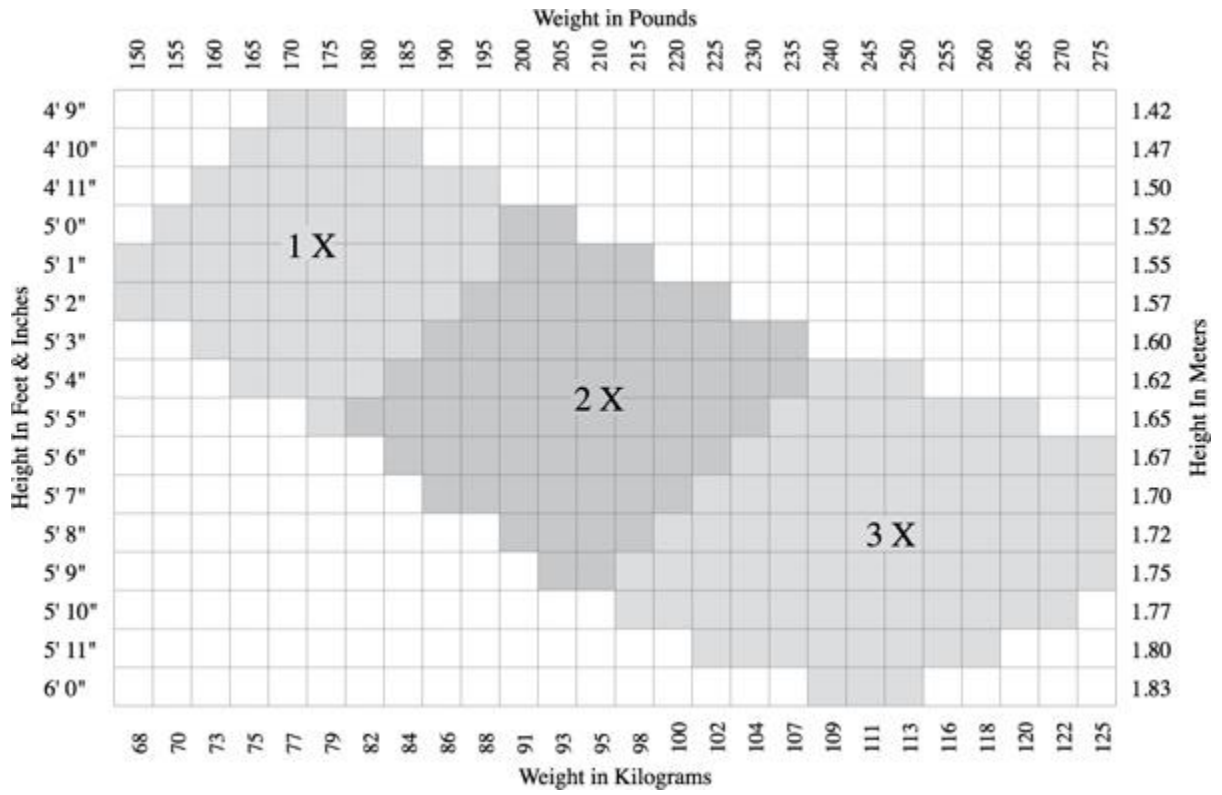

Girls Tights - Ultra Soft, Studio Basics, Mesh & Fishnet