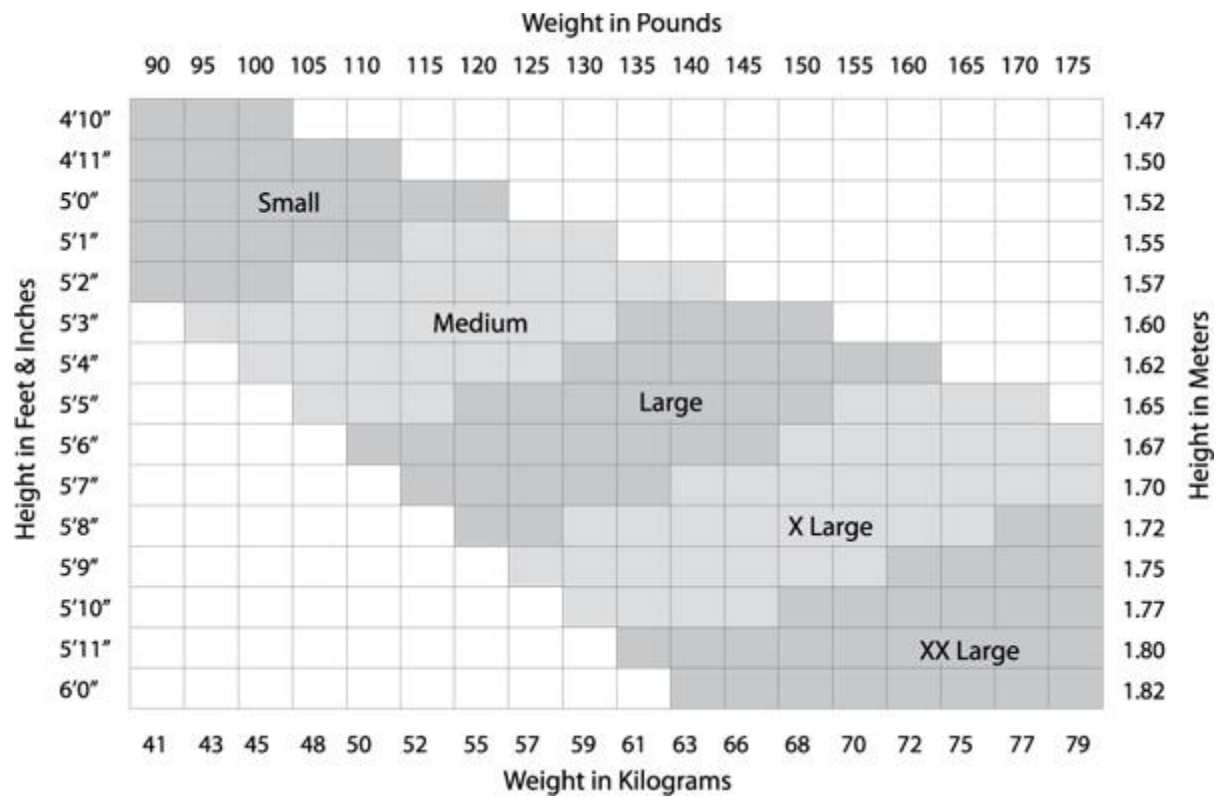

Women Tights - Hold & Stretch, Ultra Shimmery & Lucky Bamboo

Women Tights - Plus Sizes