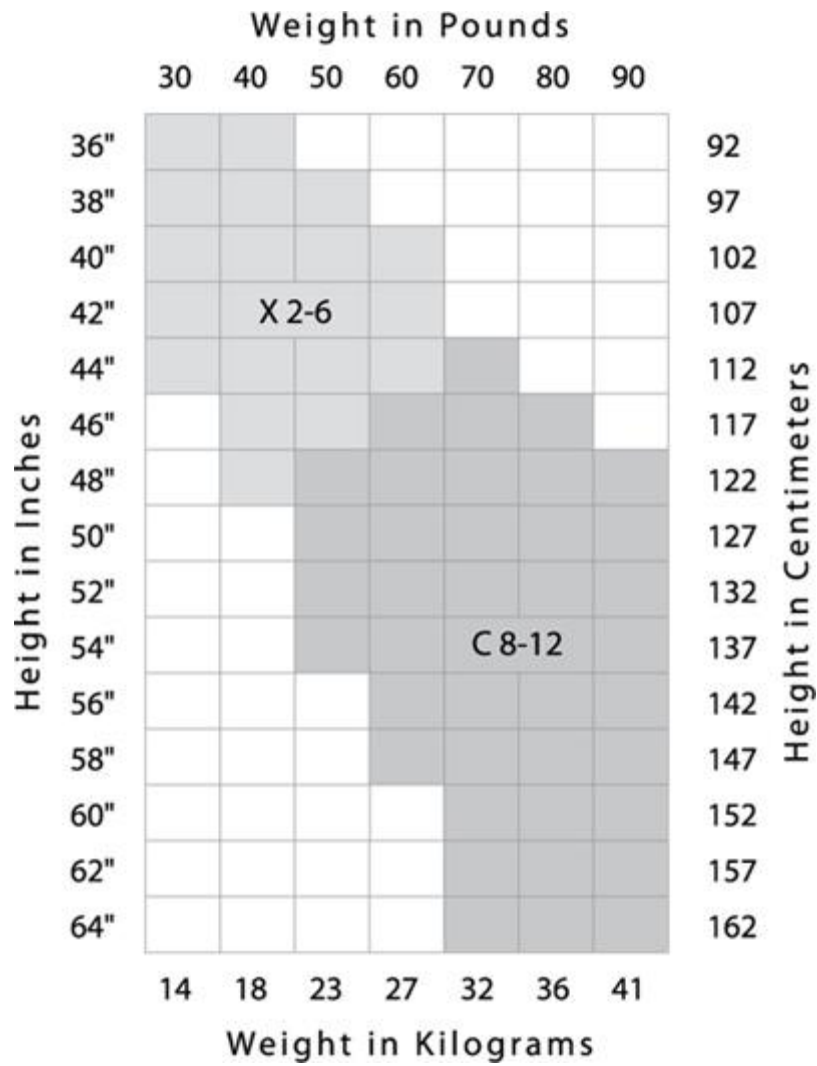

Girls Tights - Hold & Stretch, Ultra Shimmery & Lucky Bamboo